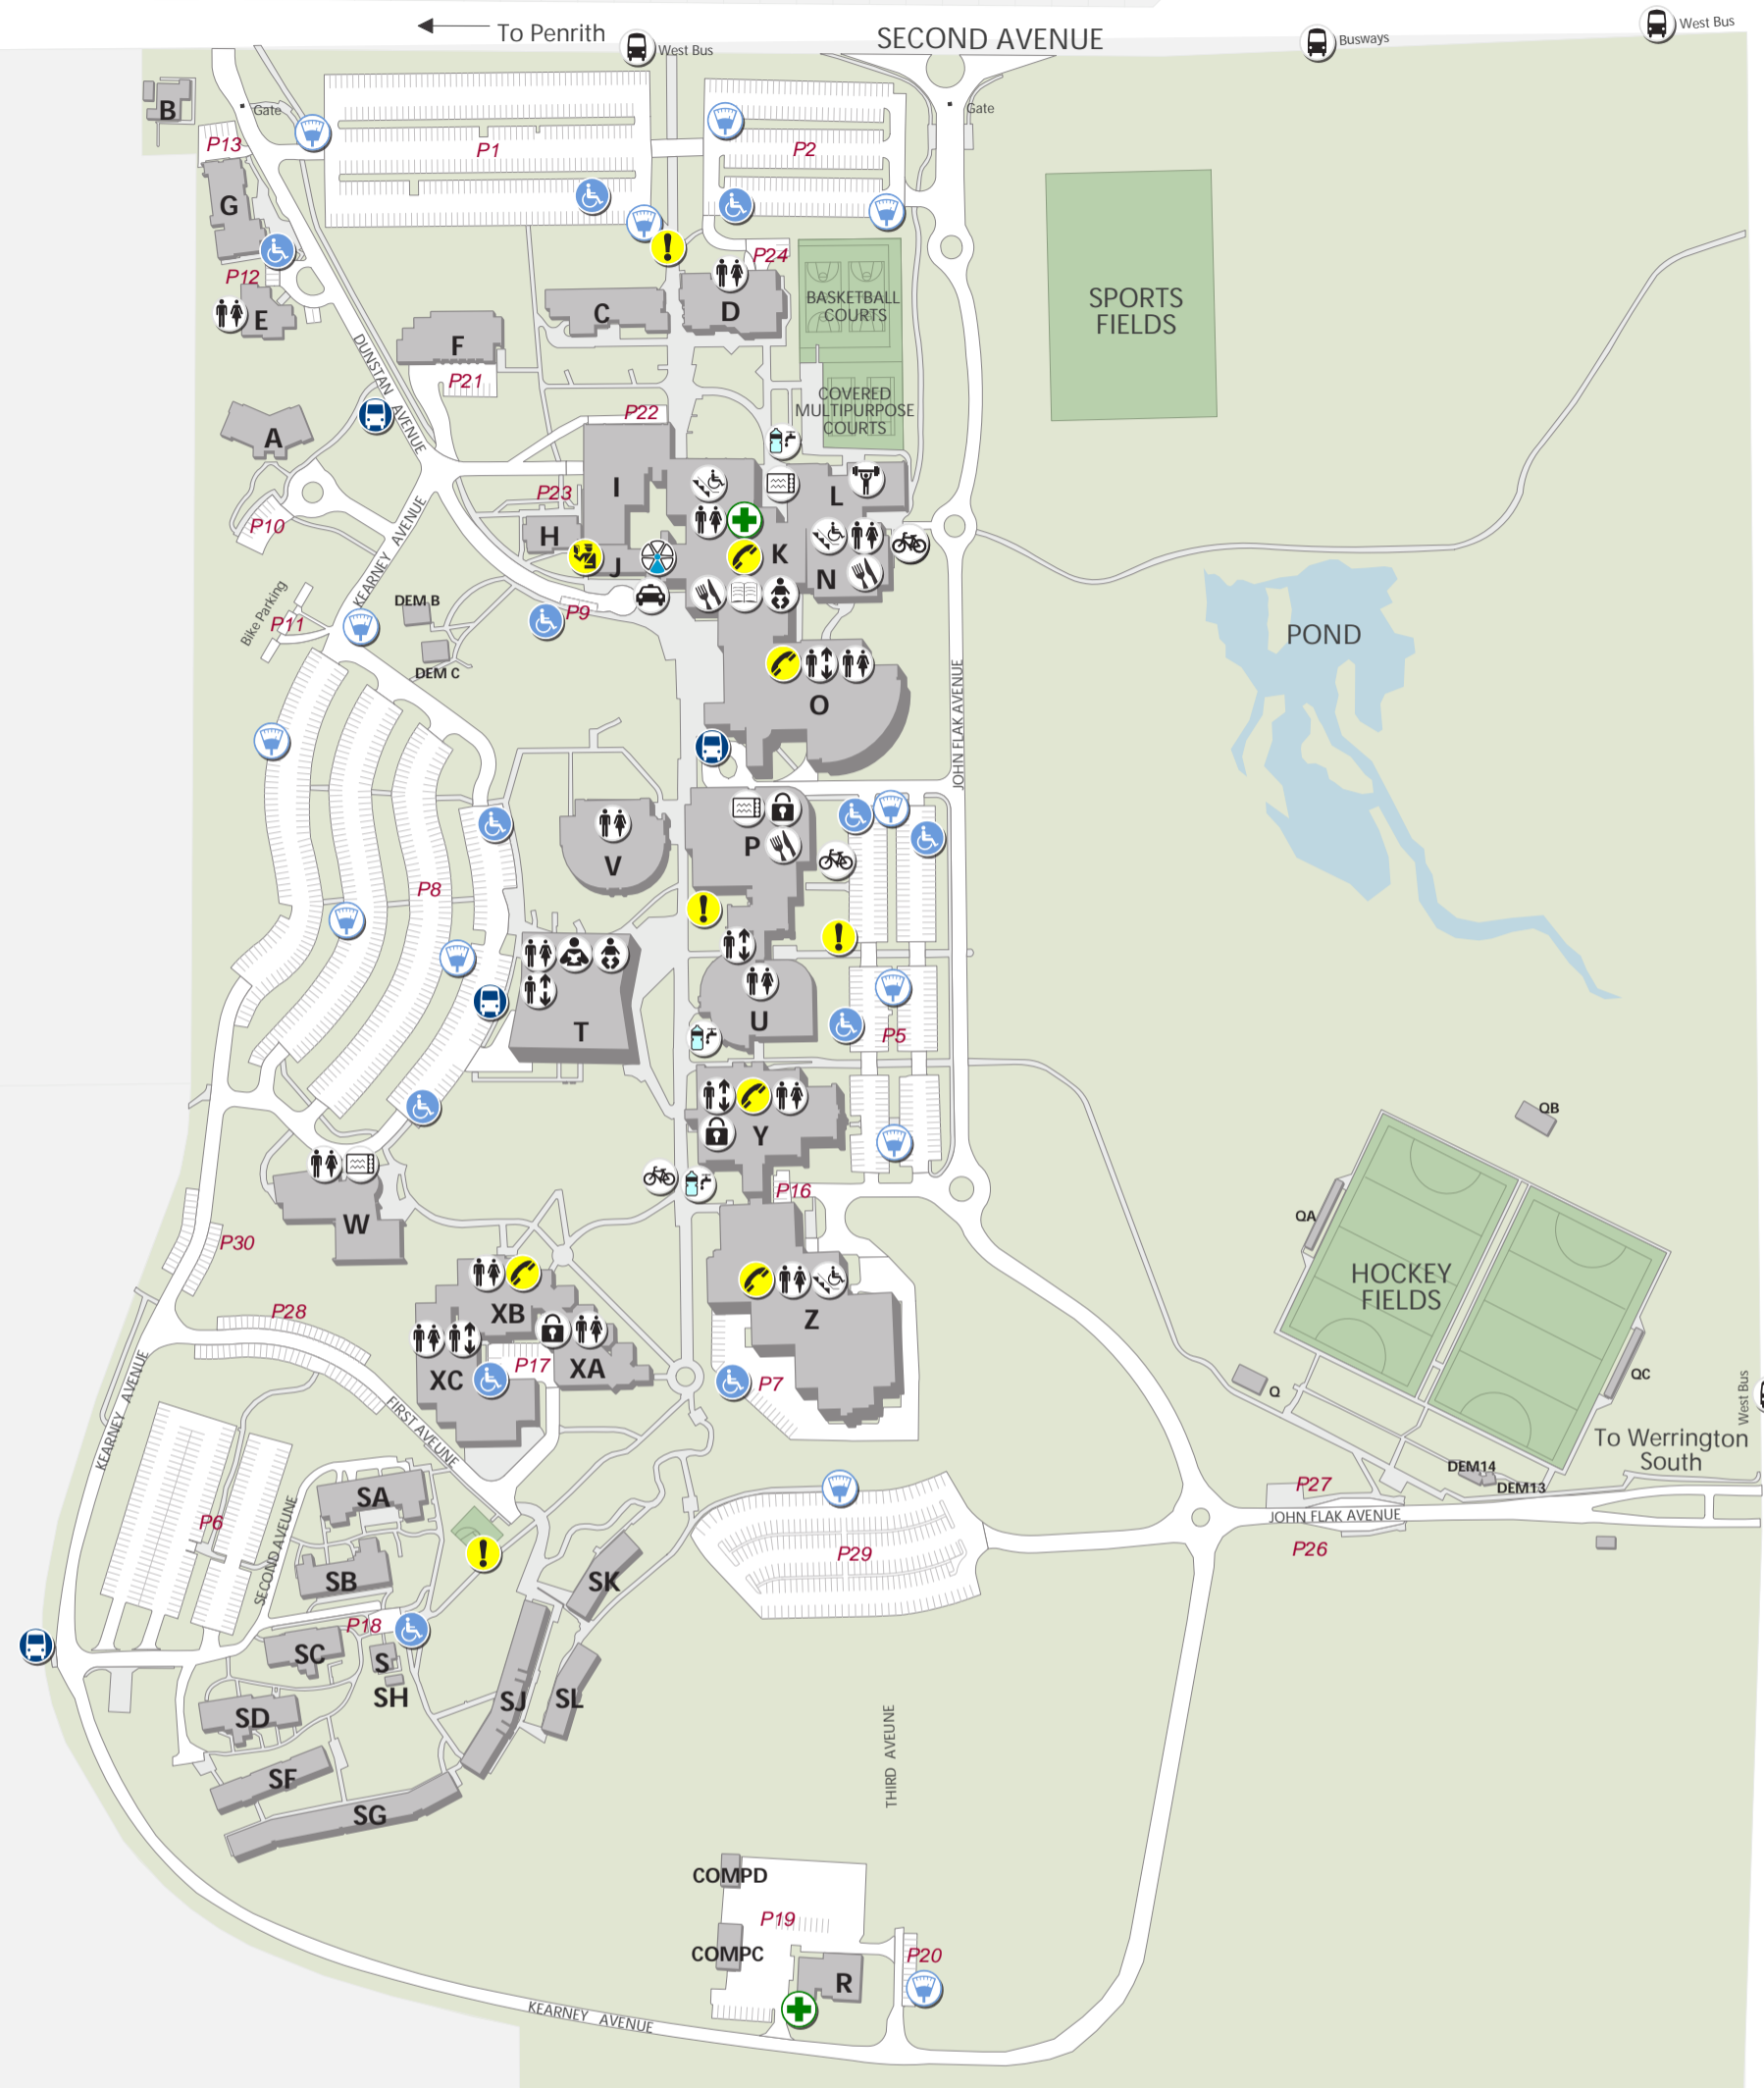

Penrith, Kingswood campus

O'CONNELL STREET

WESTERN SYDNEY UNIVERSITY

- KEY**
- Campus Safety & Security Office
 - Emergency Contact Point
 - Emergency Phone
 - First Aid
 - Student Central
 - Bike Rack
 - NRMA Meeting Point
 - Baby Change Room
 - Public Toilet
 - Lift
 - Accessible Lift
 - Public Bus Stop
 - Shuttle Bus Stop
 - Taxi Pickup Point
 - Accessible Parking
 - Parking Ticket Machine
 - Filtered Water Refill Station
 - Lockers
 - Kitchenette / Microwaves
 - Student Central
 - Library
 - Food Outlets
 - The Co-op
 - Gym
 - Western Sydney University is a smoke-free environment

Date created : 03 April 2017

Badanami Centre for Indigenous Education	N	Piccolo Me	P	Centre for Infrastructure Engineering	Ben Chifley Engineering XC, Z	Student Campus Council	N
Campus Life Office	N	Bar Café	N	School of Education	J, K	Student Welfare Service	P
Campus Safety & Security	J	rawr Energy	K	School of Humanities & Communication Arts	C, F, Z	The College	W
Capital Works & Facilities	K	Subway	N	School of Science & Health	K	The MARCS Institute for Brain, Behaviour & Development	Ben Chifley Engineering XB
Careers	P	Hockey Centre	Q	School of Social Sciences & Psychology	P	Babylab	DEMC
Centre for Educational Research	J	Library	John Phillips Library T	Student Administration	I	The Student Experience Office	I
Cerebral Palsy Alliance	G	Mail Centre	R	Student Central	K	The University Store	K
Childcare Centre	A	Multi Faith Centre Chaplaincy / Muslim Prayer Rooms	H	Student Support Services		UniSuper Consultant	V
Computer Labs	P	Nordoff Robbins Music Therapy Centre	E	Counselling Service	P	Western Sydney University Gym	L
Computer Labs & IT Support	V	Queer Room	N	Disability Service	P	Western Sydney University Village	SJ
Food Outlets		School of Computing, Engineering & Mathematics	Ben Chifley Engineering XB, XC, Y, Z	PASS Program	V	Womens Room	N